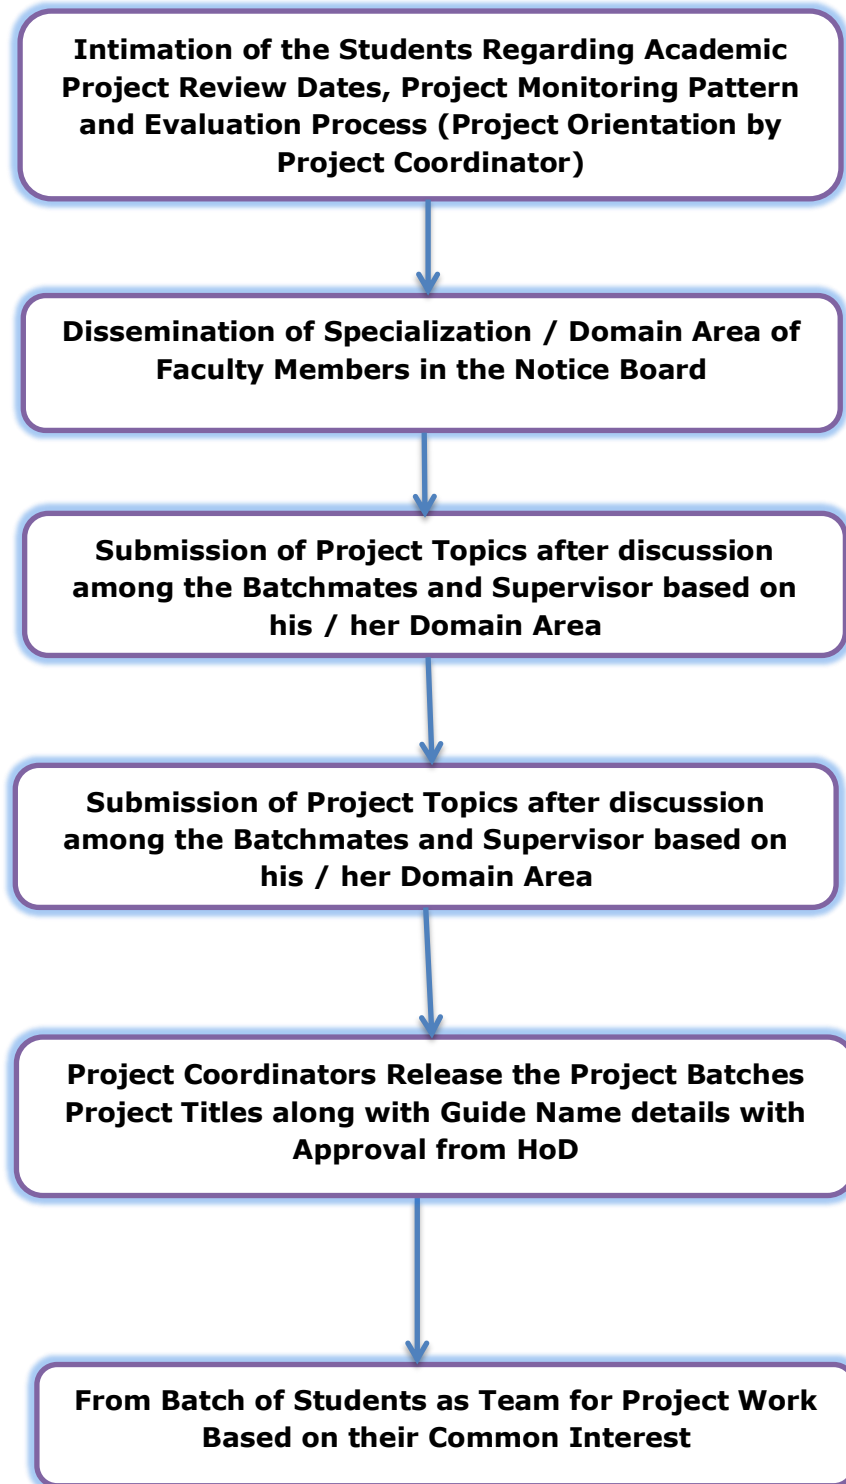

TAGORE ENGINEERING COLLEGE

DEPARTMENT OF COMPUTER SCIENCE AND ENGINEERING

FLOW DIAGRAM SHOWING PROJECT MONITORING AND EVALUATION PROCESS

PROJECT EVALUATION PROCES